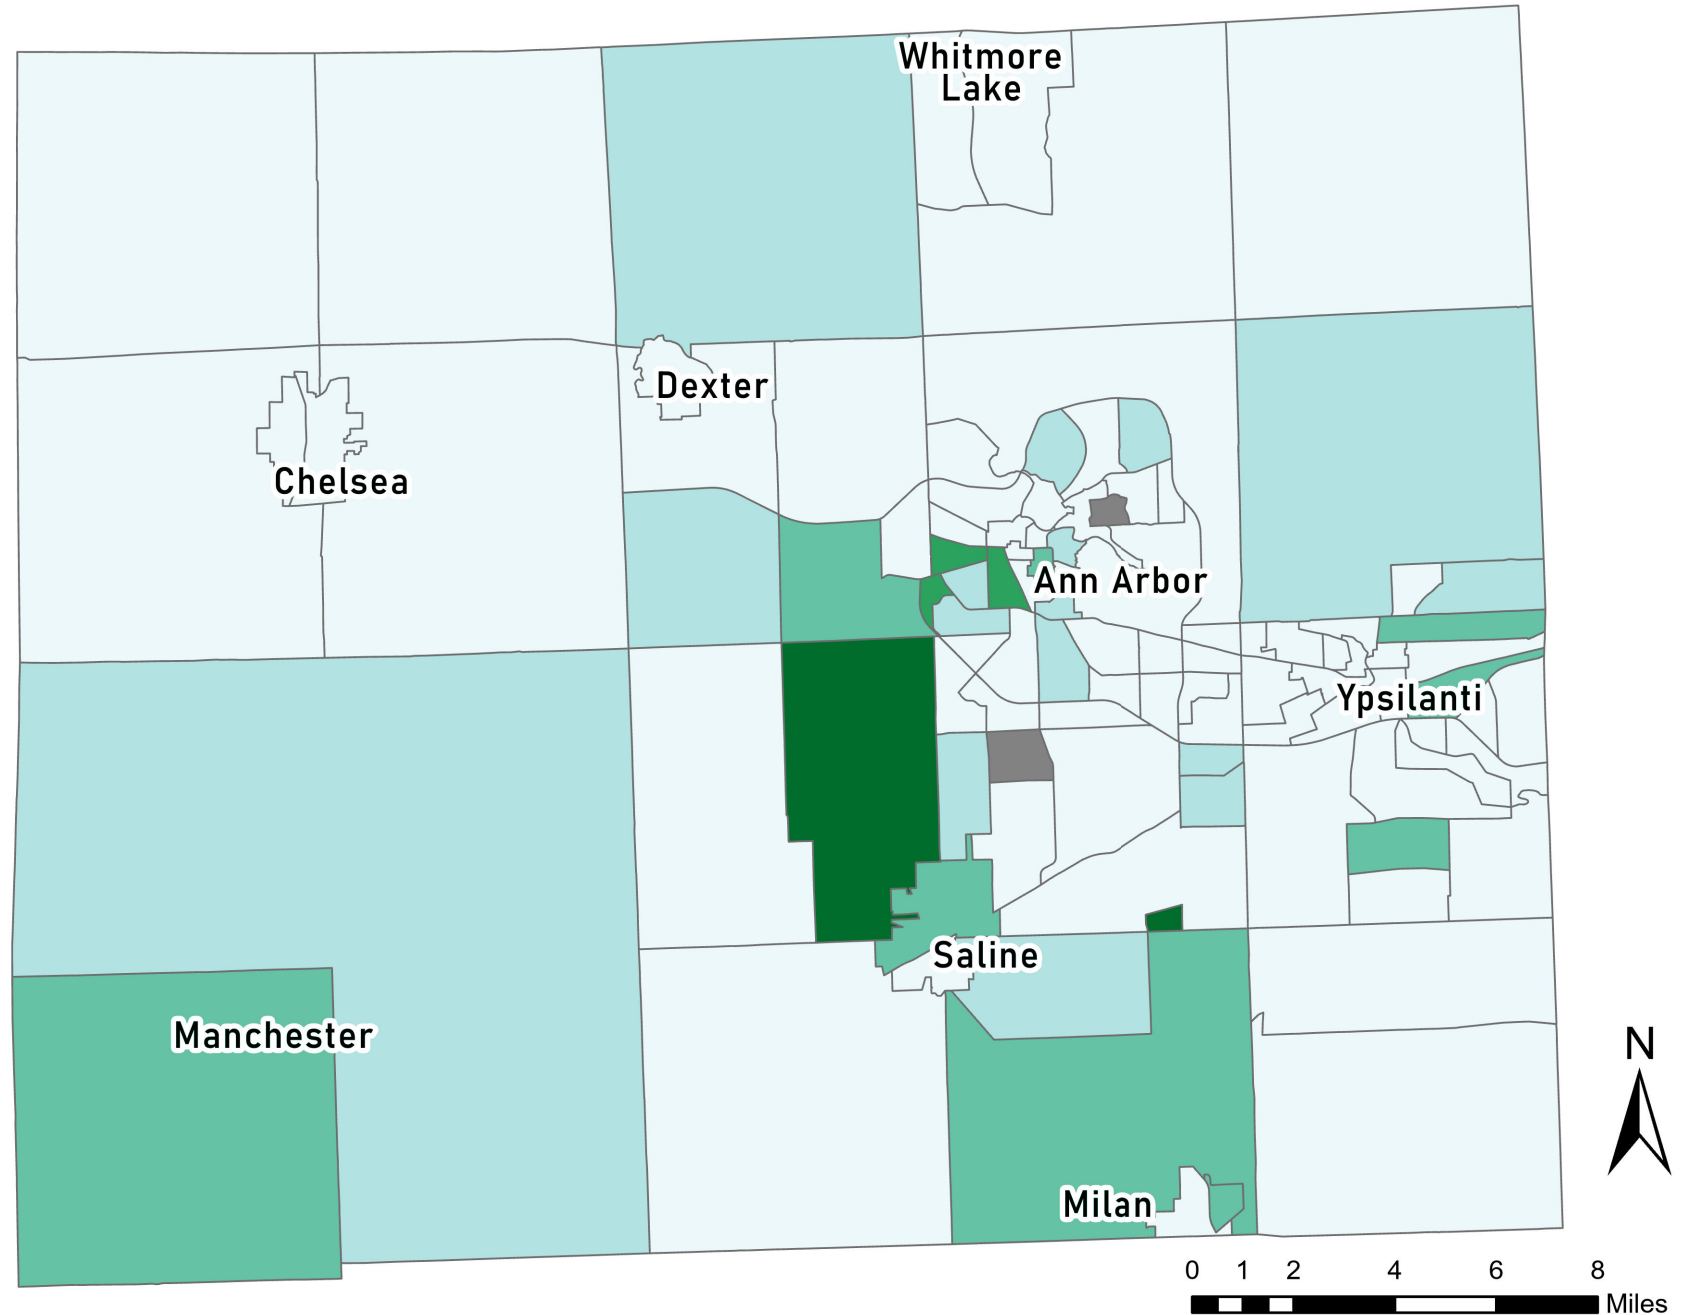

American Indian and Alaska Native Population Percentage by Census Tract Washtenaw County, 2020

Percent of Population

Data Sources: City of Ann Arbor, U.S. Census Bureau 2016-2020 American Community Survey 5-Year Estimates, Table B03002

Map Prepared: October 2022

Copyright 2022 City of Ann Arbor, Michigan

No part of this product shall be reproduced or transmitted in any form or by any means, electronic or mechanical, for any purposes, without prior written permission from the City of Ann Arbor.